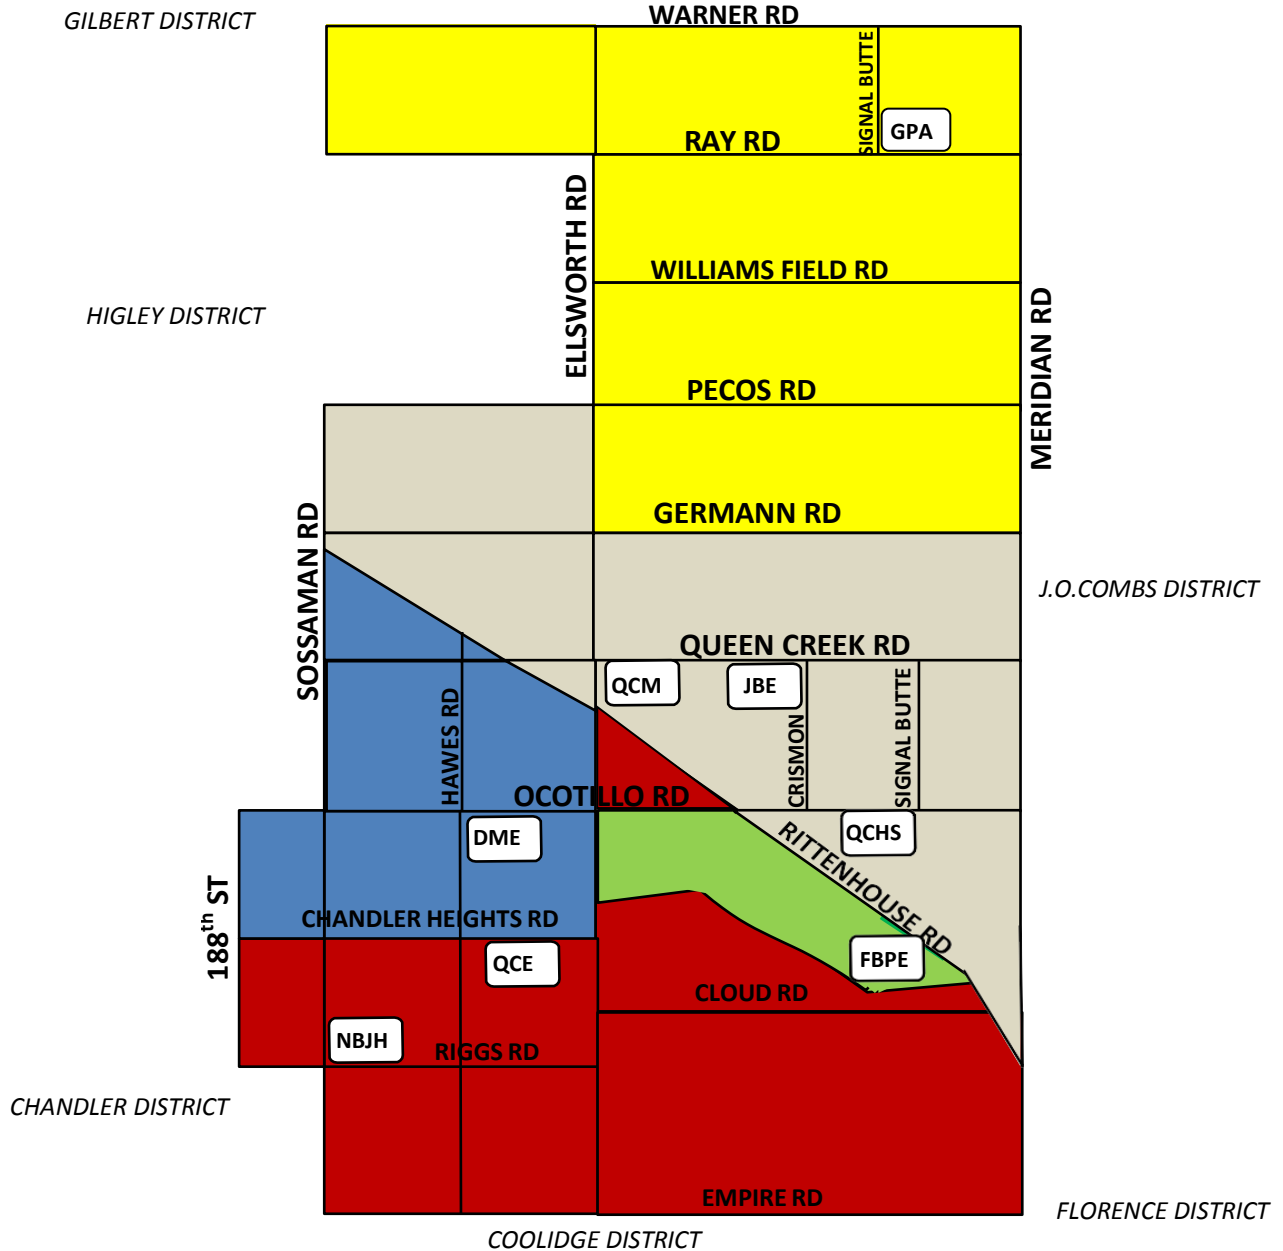

Queen Creek Unified School District Boundary Map

Color:	School Site:	Grade(s):
	Gateway Polytechnic Academy	K-6
	Jack Barnes Elementary	K-5
	Desert Mountain Elementary	K-5
	Frances Brandon Pickett Elementary	K-5
	Queen Creek Elementary	K-5
	Queen Creek Middle School	6
	Newell Barney Jr. High	7-8
	Queen Creek High School	9-12